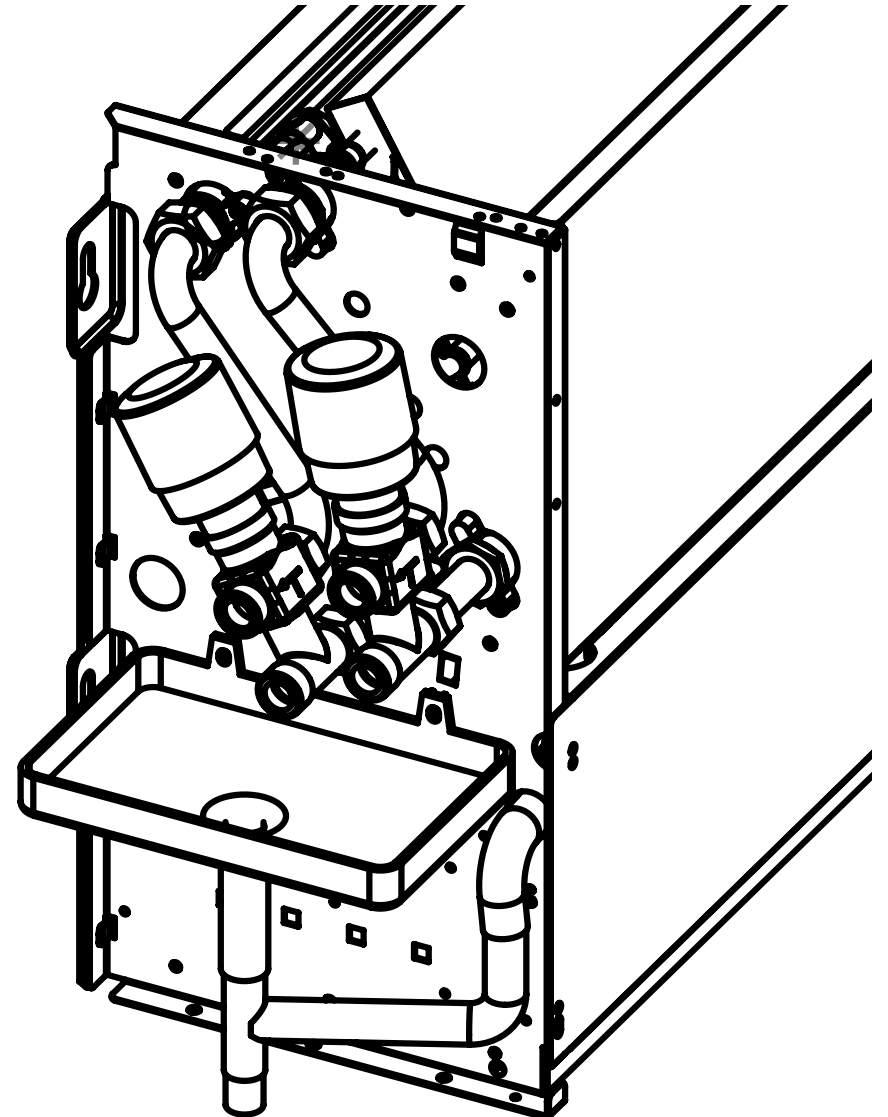

AQU@FAN: 3-WAY BY PASS VALVES KIT
AQU@FAN: KIT VANNES 3 VOIES BY PASS
AQU@FAN: EINBAUSATZ DREIWEGE-UMGEHUNGSVENTIL
AQU@FAN: KIT VALVOLE 3 VIE BY PASS
AQU@FAN: KIT VÁLVULAS DE 3 VÍAS BY PASS

**POWER SUPPLY MUST BE SWITCHED OFF BEFORE STARTING
TO WORK IN THE ELECTRIC CONTROL BOX!**

**MISE HORS TENSION OBLIGATOIRE AVANT TOUTE
INTERVENTION DANS LES BOITIERS ELECTRIQUES.**

**VOR JEDEM EINGRIFF AN DEN ANSCHLUSSKÄSTEN UNBEDINGT
DAS GERÄT STROMLOS SCHALTEN!**

**PRIMA DI OGNI INTERVENTO SULLE CASSETTE ELETTRICHE
ESCLUDERE TASSATIVAMENTE L'ALIMENTAZIONE!**

**PUESTA FUERA DE TNESIÓN OBLIGATORIA ANTES DE
CUALQUIER INTERVENCIÓN EN LAS CAJAS ELÉCTRICAS!**